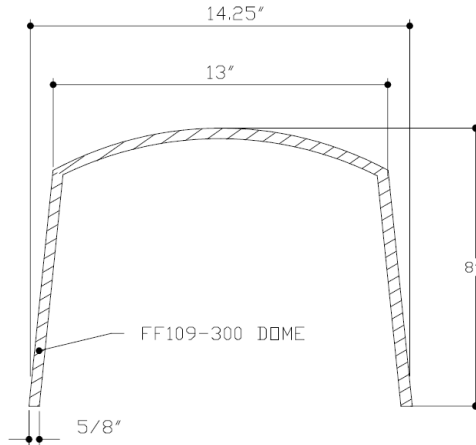

Technical Product Specification

Model Number	Inside Height	Outside Diameter
FF109-300	7 3/8"	14 1/4"

Performance Data

For Use:

- UL Classified to maintain the fire rating (1 hour) for the following fire-rated floor/ceiling assemblies: L500 series